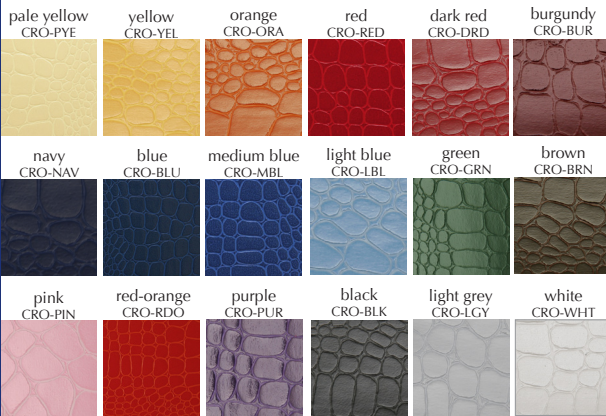

TEXTURED

BOODLE BOOKS

Pellaq cover material has a high-gloss laquered finish that easily wipes clean. This cover material does not accept screen-printed inks. Your logo can be foil or blind debossed.

PELLAQ CROCODILE

A FRAMES

p. xx

PRICING

Prices are per book, nonpadded with square corners and black Summit Leatherette lining.

For matching lining material, add the following to prices below:

Singles \$.20, Doubles \$.40

Triple Booklets \$1.25, Quad Booklets \$1.60